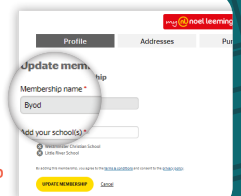

Apple
Pencil (1st Generation)
143401

Smashed it?
No worries. It's covered.

**Ask
about our
protection
plans**

BYOD membership

Add BYOD membership to your myNoelLeaming profile and start getting fantastic benefits including Apple education pricing. Head to noelleeming.co.nz/byod-membership

You must present a copy of this flyer and get the barcode scanned in store to receive BYOD pricing

Offer valid until January 2022 and is available while stocks last. Apple Education pricing is available online through the BYOD membership function for myNoelLeaming only. This offer is not available at Noel Leaming Clearance Centres, and cannot be used in conjunction with any deferred and/or interest free credit offer other than Zip and 12 months interest free or with any other promotional offer. For information on Noel Leaming Protection plans, please refer to www.noelleeming.co.nz. Standard Fly Buys points apply. Product and price includes GST and is correct as of 15 October 2021 and are subject to change.