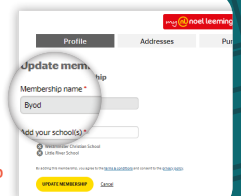

BYOD membership

Add BYOD membership to your myNoelLeeming profile and start getting fantastic benefits including Apple Education pricing. Head to noelleeming.co.nz/byod-membership

You must present a copy of this flyer and get the barcode scanned in store to receive BYOD pricing